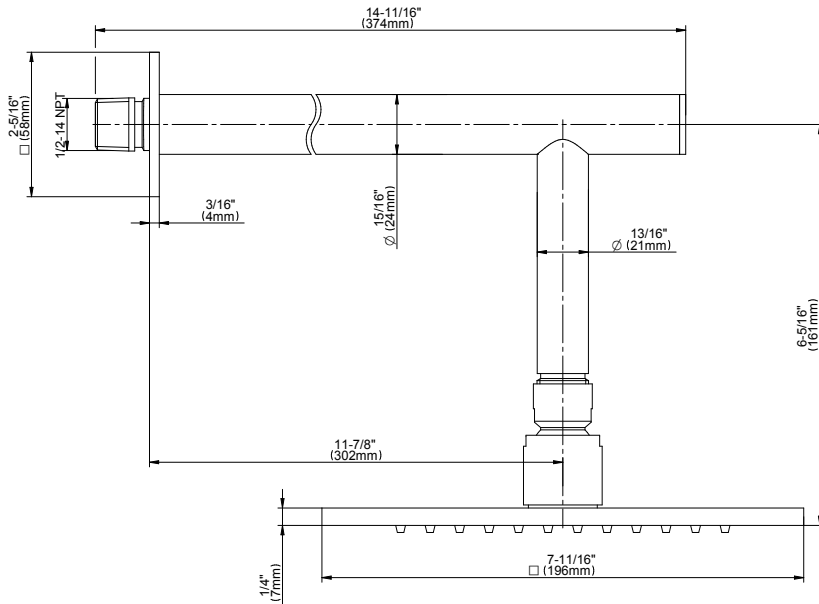

Code Compliance

- CALGreen

Warranty

- Limited lifetime warranty

For complete warranty information go to www.graff-designs.com/en-nam/warranty